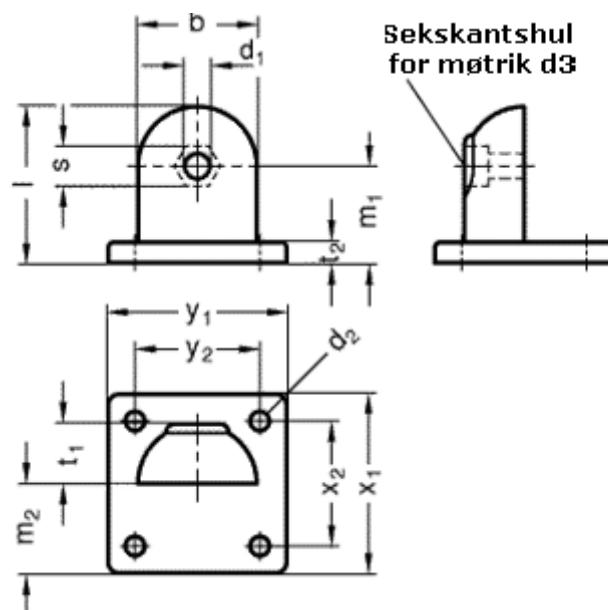

Article number: 2027265OZBL

Description: E+G Swivel clamp connector base
GN272-65-OZ-BL

Measures

b = 65	t1 = 32.5
d1 = 10.2	t2 = 14
d2 = 11.0	x1 = 105
d3 = M10	x2 = 74
l = 84.5	y1 = 105
m1 = 52.0	y2 = 74
m2 = 52.5	
s = 17	